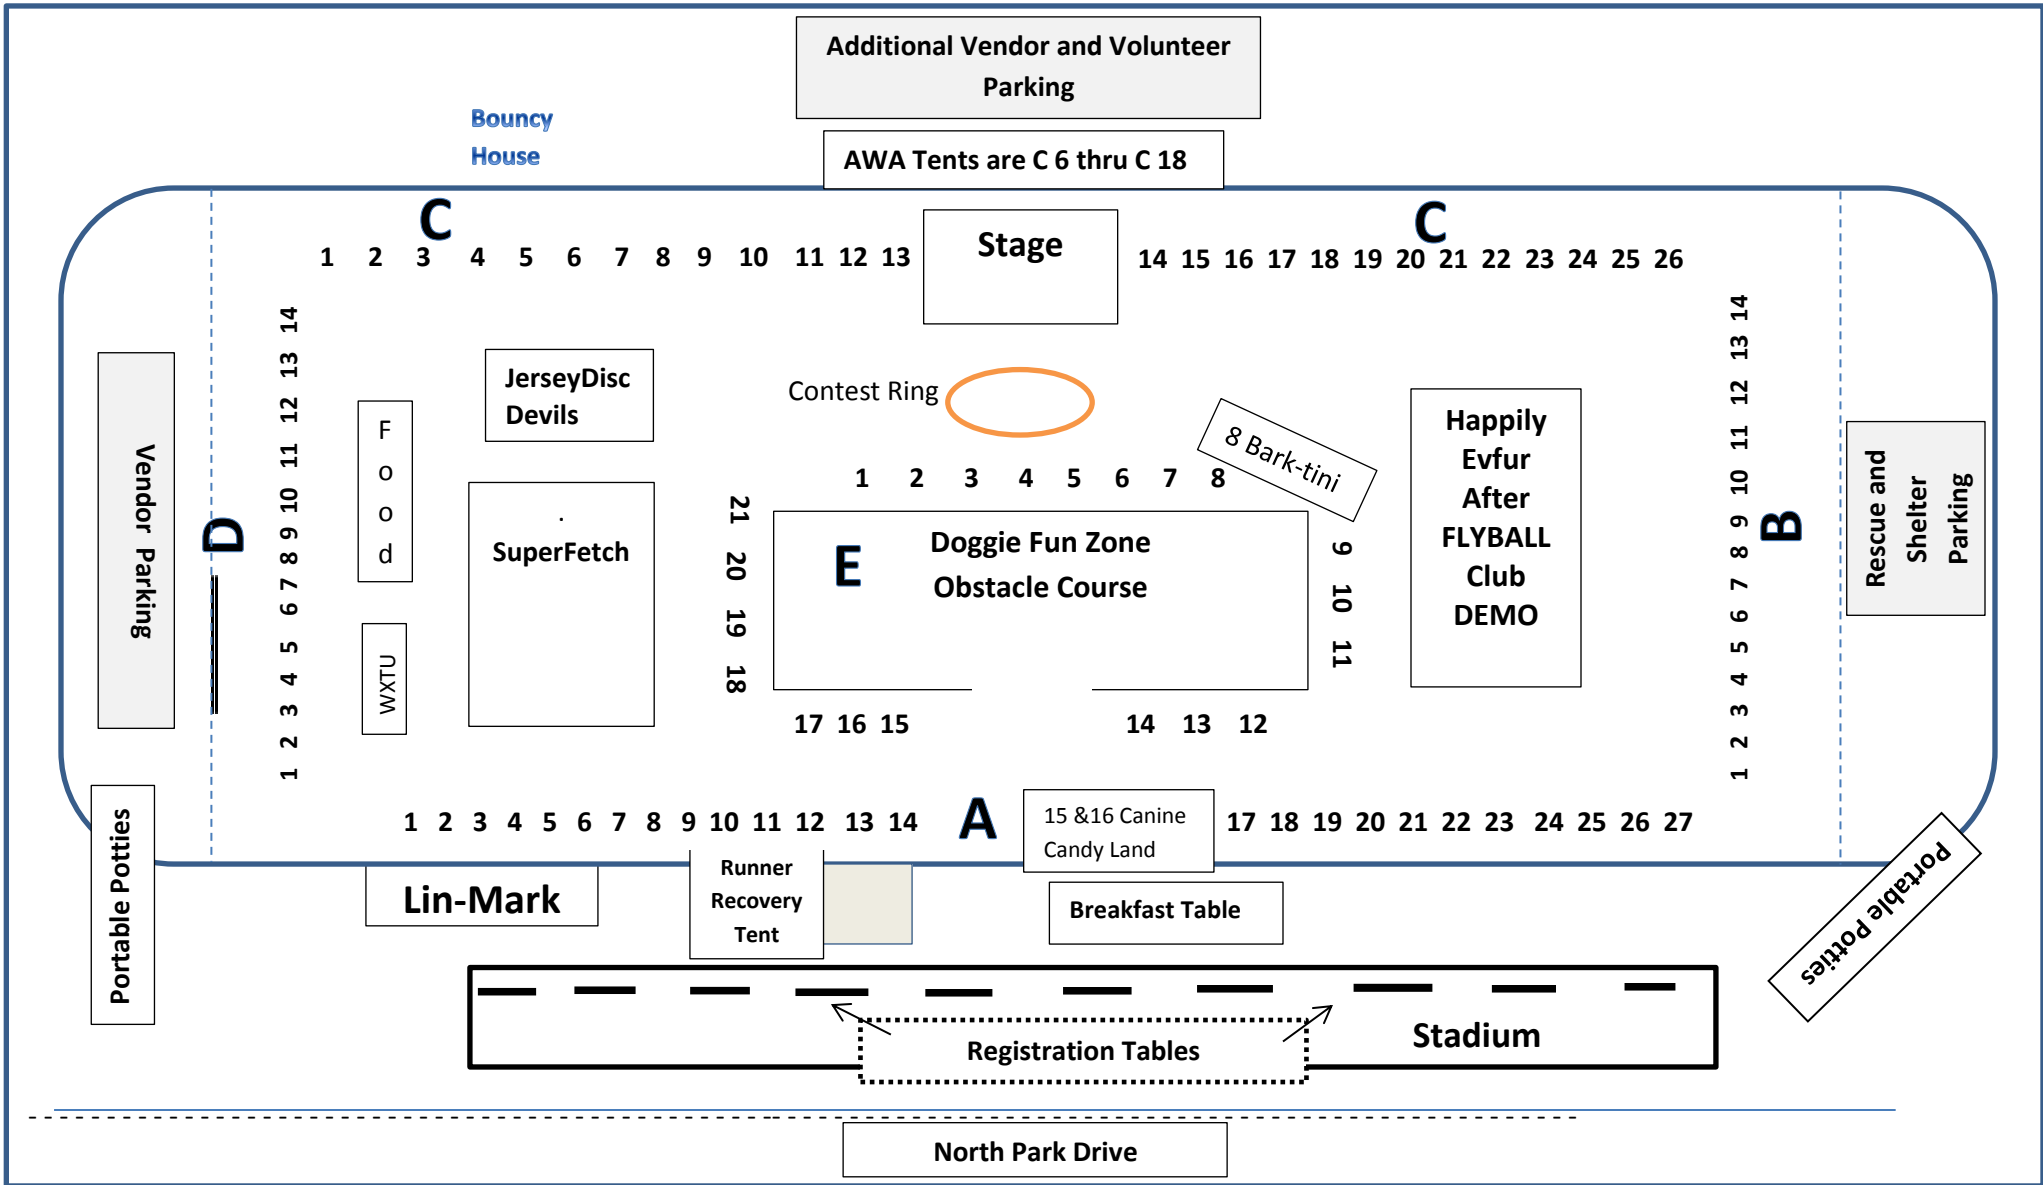

# Cooper River

D-1 All Dogs Poop  
 D-2 VCA Vet Hospital  
 D-3 Remus Architecture  
 D-4 Midwestern Pet Foods  
 D-5 Cool Dog Gear  
 D-6 Fur Babies  
 D-7 Tastefully Simple  
 D-8 Tupperware  
 D-9 Thirty One Gifts  
 D-10 Isagenix  
 D-11 Reserve  
 D-12 Reserve  
 D-13 Brother Bear BBQ  
 D-14 Brother Bear BBQ

E-12 Family Dental  
 E-13 Better Bariatric  
 E-14 Renewal by Anderson  
 E-15 Lincoln Tech  
 E-16 Monica - Massage  
 E-17 Kunhel's Leather  
 E-18 Glassy Designs  
 E-19 Cumberland Air Solution  
 E-20 Down Doggie Wellness  
 E-21 Willingboro Recreation & Parks

E-1 Millies Giggles & Wiggles

E-2 Nancy's Paws for All

E-3 Rita Sue's Stuffed Animals

E-4 Down Doggie Wellness

E-5 Virtua Pet Therapy

E-6 Hefty Hounds

E-7 Ceramic Barn

E-8 Bark-tini Bar